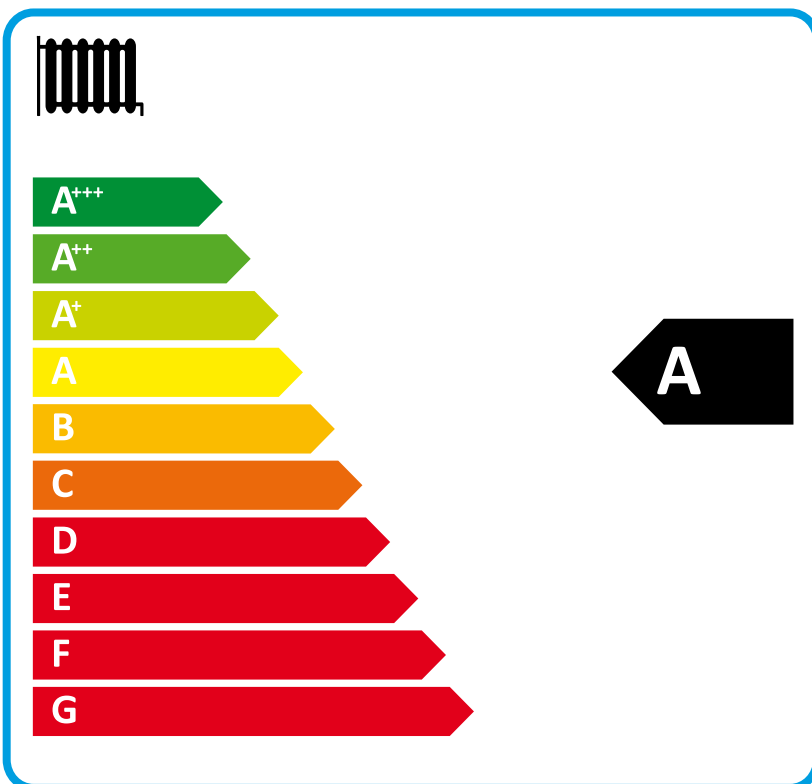

# ENERG

енергия · ενέργεια

| Saunier Duval

|| Themafast Condens 30-B (P-ES), Exacontrol E7R C

Energy efficiency icons: a boiler icon, a radiator icon, and a tap icon with 'XL' label. Two black arrow-shaped labels with the letter 'A' point to the radiator and tap icons.

Feature icons: a plus sign, a solar panel icon, a tank icon, a plus sign, a control panel icon, a plus sign, a hand pointing to a control panel icon, a plus sign, and a boiler icon. To the right of each icon is a square box, with the control panel icon box containing an 'X'.