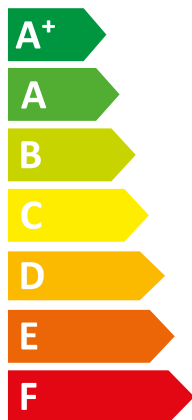

ENERG

енергия · ενέργεια

| Saunier Duval || Genia Air 5/2 + GeniaSet

A+

A

Two icons showing sound power level. The top icon shows a speaker inside a house with the text "- dB". The bottom icon shows a speaker outside a house with the text "58 dB".

Legend for power output in kW, shown as colored squares: dark blue for 6 kW, medium blue for 5 kW, and light blue for 6 kW.