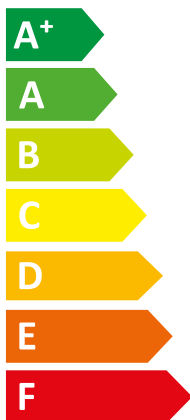

ENERG

енергия · ενέργεια

| Saunier Duval || Genia Air 15/1 + GeniaSet

A++

A

Two icons representing sound power level. The top icon shows a speaker inside a house with the text "- dB". The bottom icon shows a speaker outside a house with the text "65 dB".

A legend for power consumption in kW, shown as a map of Europe. Three shades of blue represent different power levels: dark blue for 13 kW, medium blue for 9 kW, and light blue for 7 kW.