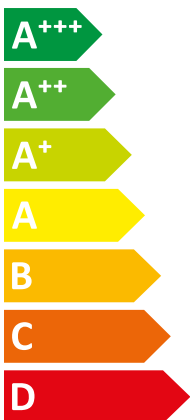

ENERG

енергия · ενέργεια

| Saunier Duval || Genia Air 15/1 + GeniaSet

A++

A

Two icons representing sound power level. The top icon shows a speaker inside a house with the text "- dB". The bottom icon shows a speaker outside a house with the text "65 dB".

A legend for power consumption in kW, shown as a map of Europe. Three shades of blue represent different power levels: dark blue for 13 kW, medium blue for 9 kW, and light blue for 7 kW.