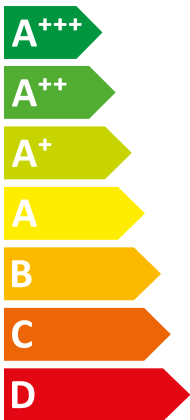

**ENERG**  
енергия · ενέργεια

| Saunier Duval || Genia Air 11 + GeniaSet

**A+**

**A**

Two icons representing sound power level. The top icon shows a speaker inside a house with the text "- dB". The bottom icon shows a speaker outside a house with the text "66 dB".

A legend for power output in kW, shown as a rounded rectangle with three colored squares: dark blue for 8 kW, medium blue for 8 kW, and light blue for 6 kW.