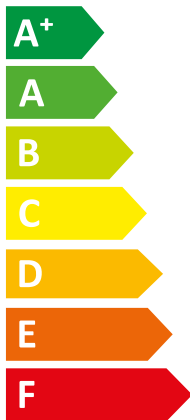

**ENERG**  
енергия · ενέργεια

| Saunier Duval || Genia Air 11 + GeniaSet

**A+**

**A**

Two icons representing sound power level. The top icon shows a speaker inside a house with the text "- dB". The bottom icon shows a speaker outside a house with the text "66 dB".

A legend for power output in kW, shown as a rounded rectangle with three colored squares: dark blue for 8 kW, medium blue for 8 kW, and light blue for 6 kW.