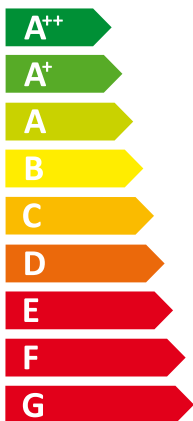

ENERG

енергия · ενεργεια

Y IJA
IE IA

I Saunier Duval II Genia Air 8/2 & GeniaSet

A++

A

Two icons representing sound power level. The top icon shows a speaker inside a house with the text "0 dB". The bottom icon shows a speaker outside a house with the text "60 dB".

A legend for power consumption in kW, shown as colored squares. A dark blue square is labeled "6 kW", a medium blue square is labeled "7 kW", and a light blue square is labeled "6 kW".