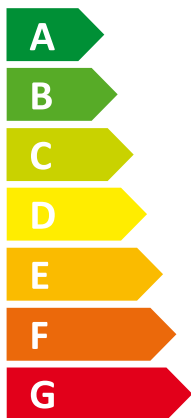

ENERG

енергия · ενεργεια

Y IJA
IE IA

I Saunier Duval II Genia Air 8/2 & GeniaSet

A++

A

Two icons representing sound power level. The top icon shows a speaker inside a house with the text "0 dB". The bottom icon shows a speaker outside a house with the text "60 dB".

A legend for power consumption in kW, shown as colored squares. A dark blue square is labeled "6 kW", a medium blue square is labeled "7 kW", and a light blue square is labeled "6 kW".