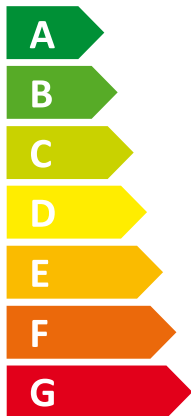

ENERG

енергия · ενεργεια

Y IJA
IE IA

I Saunier Duval II Genia Air 5/2 & GeniaSet

A+

A

Two icons showing sound power levels. The top icon shows a speaker inside a house with the text "0 dB". The bottom icon shows a speaker outside a house with the text "58 dB".

A legend for power output in kW, shown as three colored squares: dark blue for 6 kW, medium blue for 4 kW, and light blue for 6 kW.