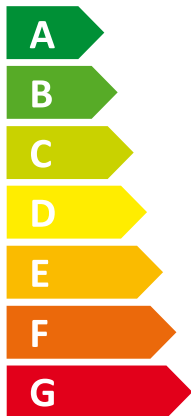

ENERG

енергия · ενεργεια

Y IJA
IE IA

I Saunier Duval II Genia Air 11 & GeniaSet

A+

A

Two icons showing sound power levels. The top icon shows a speaker inside a house with the text "0 dB". The bottom icon shows a speaker outside a house with the text "66 dB".

A legend for power output, showing three colored squares with corresponding values: a dark blue square for "2 kW", a medium blue square for "7 kW", and a light blue square for "5 kW".