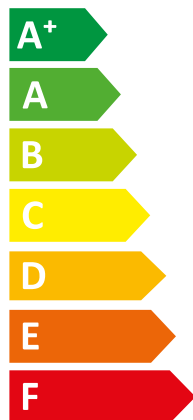

# ENERG

енергия · ενεργεια

HA 8-7.2 OS 230V B3 + HA 10-7.2

| Saunier Duval || STB

**A++**

**A**

Two icons showing sound power levels. The top icon shows a speaker inside a house with the value **41 dB**. The bottom icon shows a speaker outside a house with the value **63 dB**.

A legend for power consumption in kW, shown as a vertical list of three colored squares: dark blue for **8 kW**, medium blue for **8 kW**, and light blue for **7 kW**.