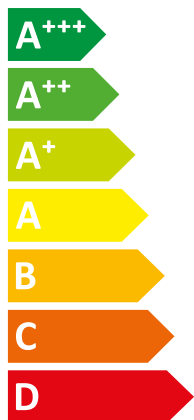

# ENERG

енергия · ενεργεια

HA 8-7.2 OS 230V B3 + HA 10-7.2

| Saunier Duval || STB

**A++**

**A**

Two icons showing sound power levels. The top icon shows a speaker inside a house with the value **41 dB**. The bottom icon shows a speaker outside a house with the value **63 dB**.

A legend for power consumption in kW, shown as a vertical list of three colored squares: dark blue for **8 kW**, medium blue for **8 kW**, and light blue for **7 kW**.