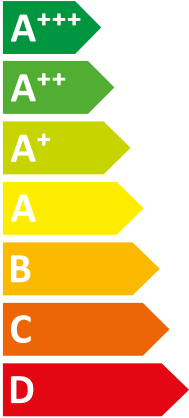

**ENERG**  
енергия · ενεργεια

HA 6-7.2 OS 230V B3 + HA 10-7.2

| Saunier Duval || STB C2

**A++**

**A**

Two icons showing sound power levels. The top icon shows a speaker inside a house with the value **41 dB**. The bottom icon shows a speaker outside a house with the value **63 dB**.

Legend for power consumption in kW, shown as colored squares:

- 4 kW (dark blue)
- 5 kW (medium blue)
- 5 kW (light blue)