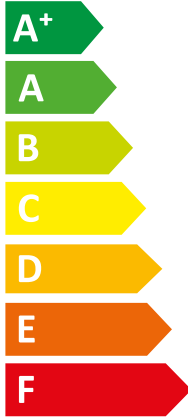

**ENERG**  
енергия · ενεργεια

HA 6-7.2 OS 230V B3 + HA 10-7.2

| Saunier Duval || STB C2

**A++**

**A**

Two icons showing sound power levels. The top icon shows a speaker inside a house with the value **41 dB**. The bottom icon shows a speaker outside a house with the value **63 dB**.

Legend for power consumption in kW, shown as colored squares:

- 4 kW (dark blue)
- 5 kW (medium blue)
- 5 kW (light blue)