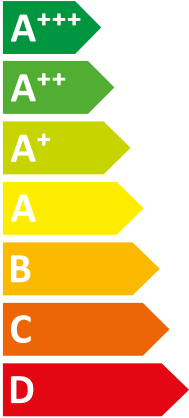

**ENERG**  
енергия · ενεργεια

HA 6-7.2 OS 230V B3 + HA 10-7.2

| Saunier Duval || STB

**A++**

**A**

Two icons showing sound power levels. The top icon shows a speaker inside a house with the text "41 dB". The bottom icon shows a speaker outside a house with the text "63 dB".

A legend for power consumption in kW, shown as a rounded rectangle with three colored squares and corresponding text: a dark blue square for "4 kW", a medium blue square for "5 kW", and a light blue square for "5 kW".