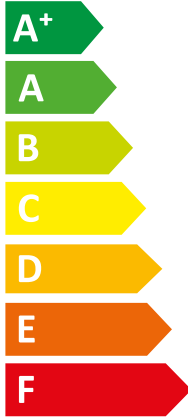

**ENERG**  
енергия · ενεργεια

HA 6-7.2 OS 230V B3 + HA 10-7.2

| Saunier Duval || STB

**A++**

**A**

Two icons showing sound power levels. The top icon shows a speaker inside a house with the text "41 dB". The bottom icon shows a speaker outside a house with the text "63 dB".

A legend for power consumption in kW, shown as a rounded rectangle with three colored squares and corresponding text: a dark blue square for "4 kW", a medium blue square for "5 kW", and a light blue square for "5 kW".