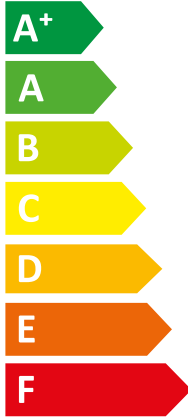

**ENERG**  
енергия · ενεργεια

HA 4-7.2 OS 230V B3 + HA 10-7.2

| Saunier Duval || STB C2

**A++**

**A**

Two icons showing sound power levels. The top icon shows a speaker inside a house with the text "41 dB". The bottom icon shows a speaker outside a house with the text "63 dB".

A legend for power consumption in kW, shown as colored squares. A dark blue square is labeled "4 kW", a medium blue square is labeled "5 kW", and a light blue square is labeled "4 kW".