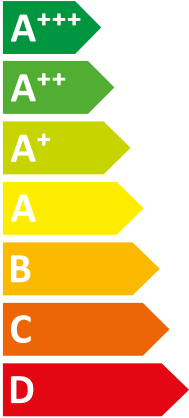

**ENERG**  
енергия · ενεργεια

HA 4-7.2 OS 230V B3 + HA 10-7.2

| Saunier Duval || STB C2

**A++**

**A**

Two icons showing sound power levels. The top icon shows a speaker inside a house with the text "41 dB". The bottom icon shows a speaker outside a house with the text "63 dB".

A legend for power consumption in kW, shown as colored squares. A dark blue square is labeled "4 kW", a medium blue square is labeled "5 kW", and a light blue square is labeled "4 kW".