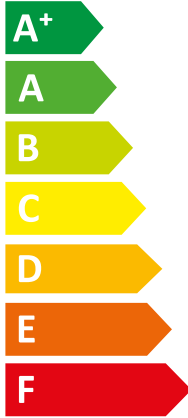

ENERG
енергия · ενεργεια

HA 4-7.2 OS 230V B3 + HA 10-7.2

| Saunier Duval || STB

A++

A

Two icons showing sound power levels. The top icon shows a speaker inside a house with the value **41 dB**. The bottom icon shows a speaker outside a house with the value **63 dB**.

A legend for power consumption in kW, shown as a rounded rectangle with three colored squares and corresponding text: a dark blue square for **4 kW**, a medium blue square for **5 kW**, and a light blue square for **4 kW**.