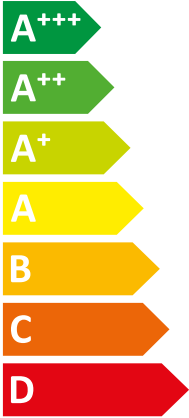

ENERG
енергия · ενεργεια

HA 4-7.2 OS 230V B3 + HA 10-7.2

| Saunier Duval || STB

A++

A

Two icons showing sound power levels. The top icon shows a speaker inside a house with the value **41 dB**. The bottom icon shows a speaker outside a house with the value **63 dB**.

A legend for power consumption in kW, shown as a rounded rectangle with three colored squares and corresponding text: a dark blue square for **4 kW**, a medium blue square for **5 kW**, and a light blue square for **4 kW**.