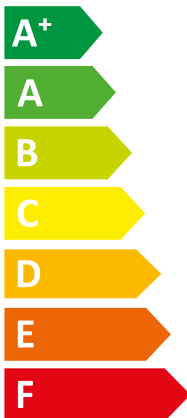

# ENERG

енергия · ενεργεια

HA 10-7.2 OS 230V B3 + HA 10-7.2

| Saunier Duval || STB C2

**A<sup>++</sup>**

**A**

Two icons showing sound power levels. The top icon shows a speaker inside a house with the text "41 dB". The bottom icon shows a speaker outside a house with the text "63 dB".

A legend box with three entries: a dark blue square next to "8 kW", a medium blue square next to "8 kW", and a light blue square next to "7 kW".