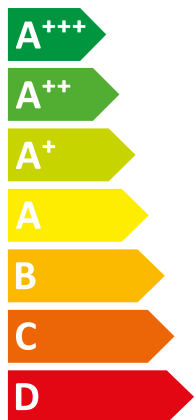

ENERG

енергия · ενεργεια

HA 10-7.2 OS 230V B3 + HA 10-7.2

| Saunier Duval || STB

A++

A

Two icons showing sound power levels. The top icon shows a speaker inside a house with the text "41 dB". The bottom icon shows a speaker outside a house with the text "63 dB".

A legend for power consumption in kW, shown as three colored squares: dark blue for "8 kW", medium blue for "8 kW", and light blue for "7 kW".