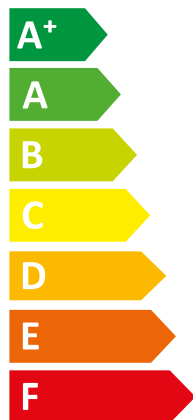

ENERG

енергия · ενεργεια

HA 10-7.2 OS 230V B3 + HA 10-7.2

| Saunier Duval || STB

A++

A

Two icons showing sound power levels. The top icon shows a speaker inside a house with the text "41 dB". The bottom icon shows a speaker outside a house with the text "63 dB".

A legend for power consumption in kW, shown as three colored squares: dark blue for "8 kW", medium blue for "8 kW", and light blue for "7 kW".