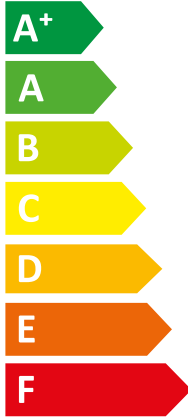

ENERG
енергия · ενεργεια

HA 6-8.2 OS 230V B3 + HA 6-8.2

| Saunier Duval || STB C2

A+

A+

Two icons showing sound power levels. The top icon shows a speaker inside a house with the value **41 dB**. The bottom icon shows a speaker outside a house with the value **48 dB**.

Legend for power consumption in kW, shown as three colored squares: dark blue for 4 kW, medium blue for 4 kW, and light blue for 5 kW.