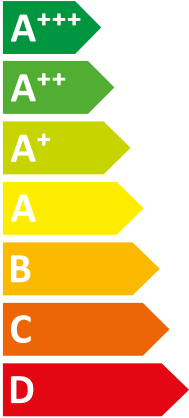

ENERG
енергия · ενεργεια

HA 6-8.2 OS 230V B3 + HA 6-8.2

| Saunier Duval || STB C2

A+

A+

Two icons showing sound power levels. The top icon shows a speaker inside a house with the value **41 dB**. The bottom icon shows a speaker outside a house with the value **48 dB**.

Legend for power consumption in kW, shown as three colored squares: dark blue for 4 kW, medium blue for 4 kW, and light blue for 5 kW.